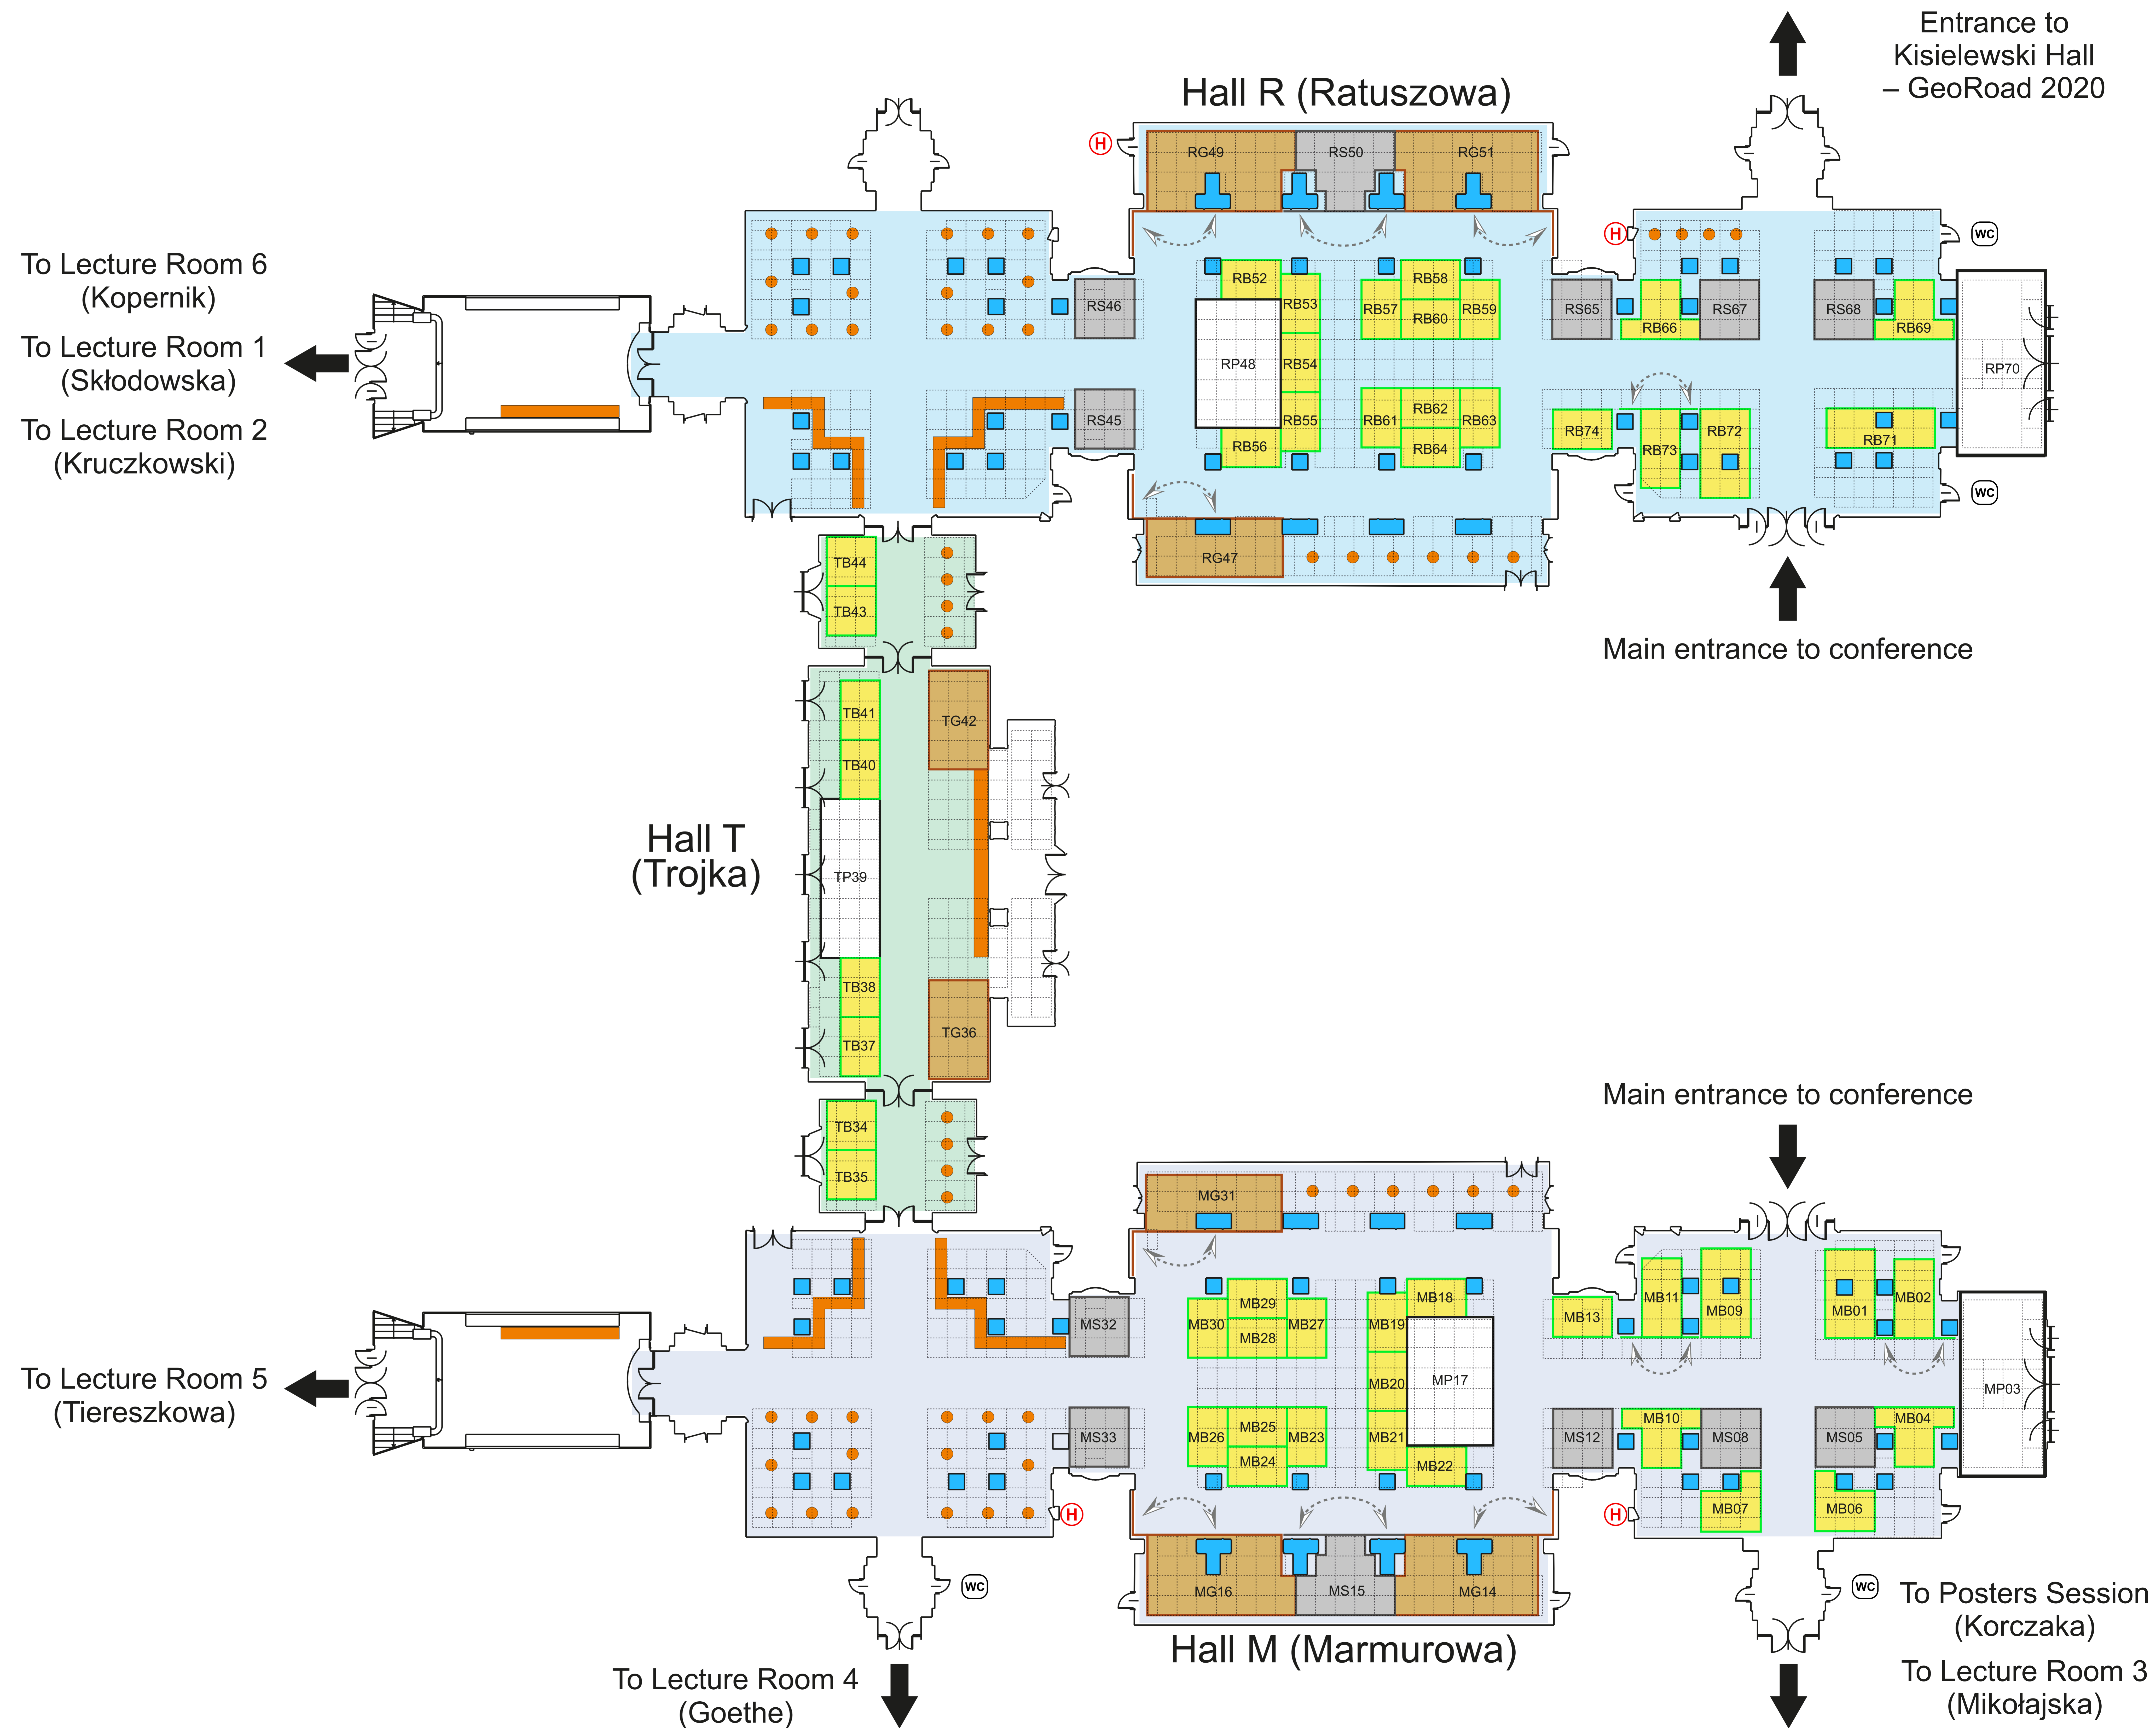

Exhibition plan

legend:

- platinum sponsor (min. 24m²)
- gold sponsor (min. 15m²)
- silver sponsor (min. 9m²)
- basic exhibitor (min. 6m²)
- catering area
- pillars
- additional display area available to exhibitor
- grid 1x1m

Exhibition plan

legend:

- platinum sponsor (min. 24m²)
- gold sponsor (min. 15m²)
- silver sponsor (min. 9m²)
- basic exhibitor (min. 6m²)
- catering area
- pillars
- additional display area available to exhibitor